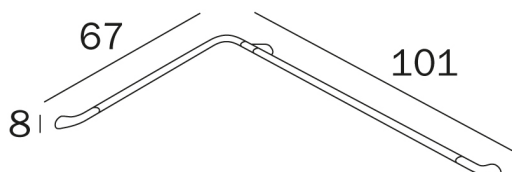

CONFORT

design Matteo Thun and Antonio Rodriguez

COD AH994C

Corner safety support, right hand
1.500N (~150 KG)

DISEGNO TECNICO

FINISHES

CR Chrome-plated

CU Chrome-plated/black soft touch